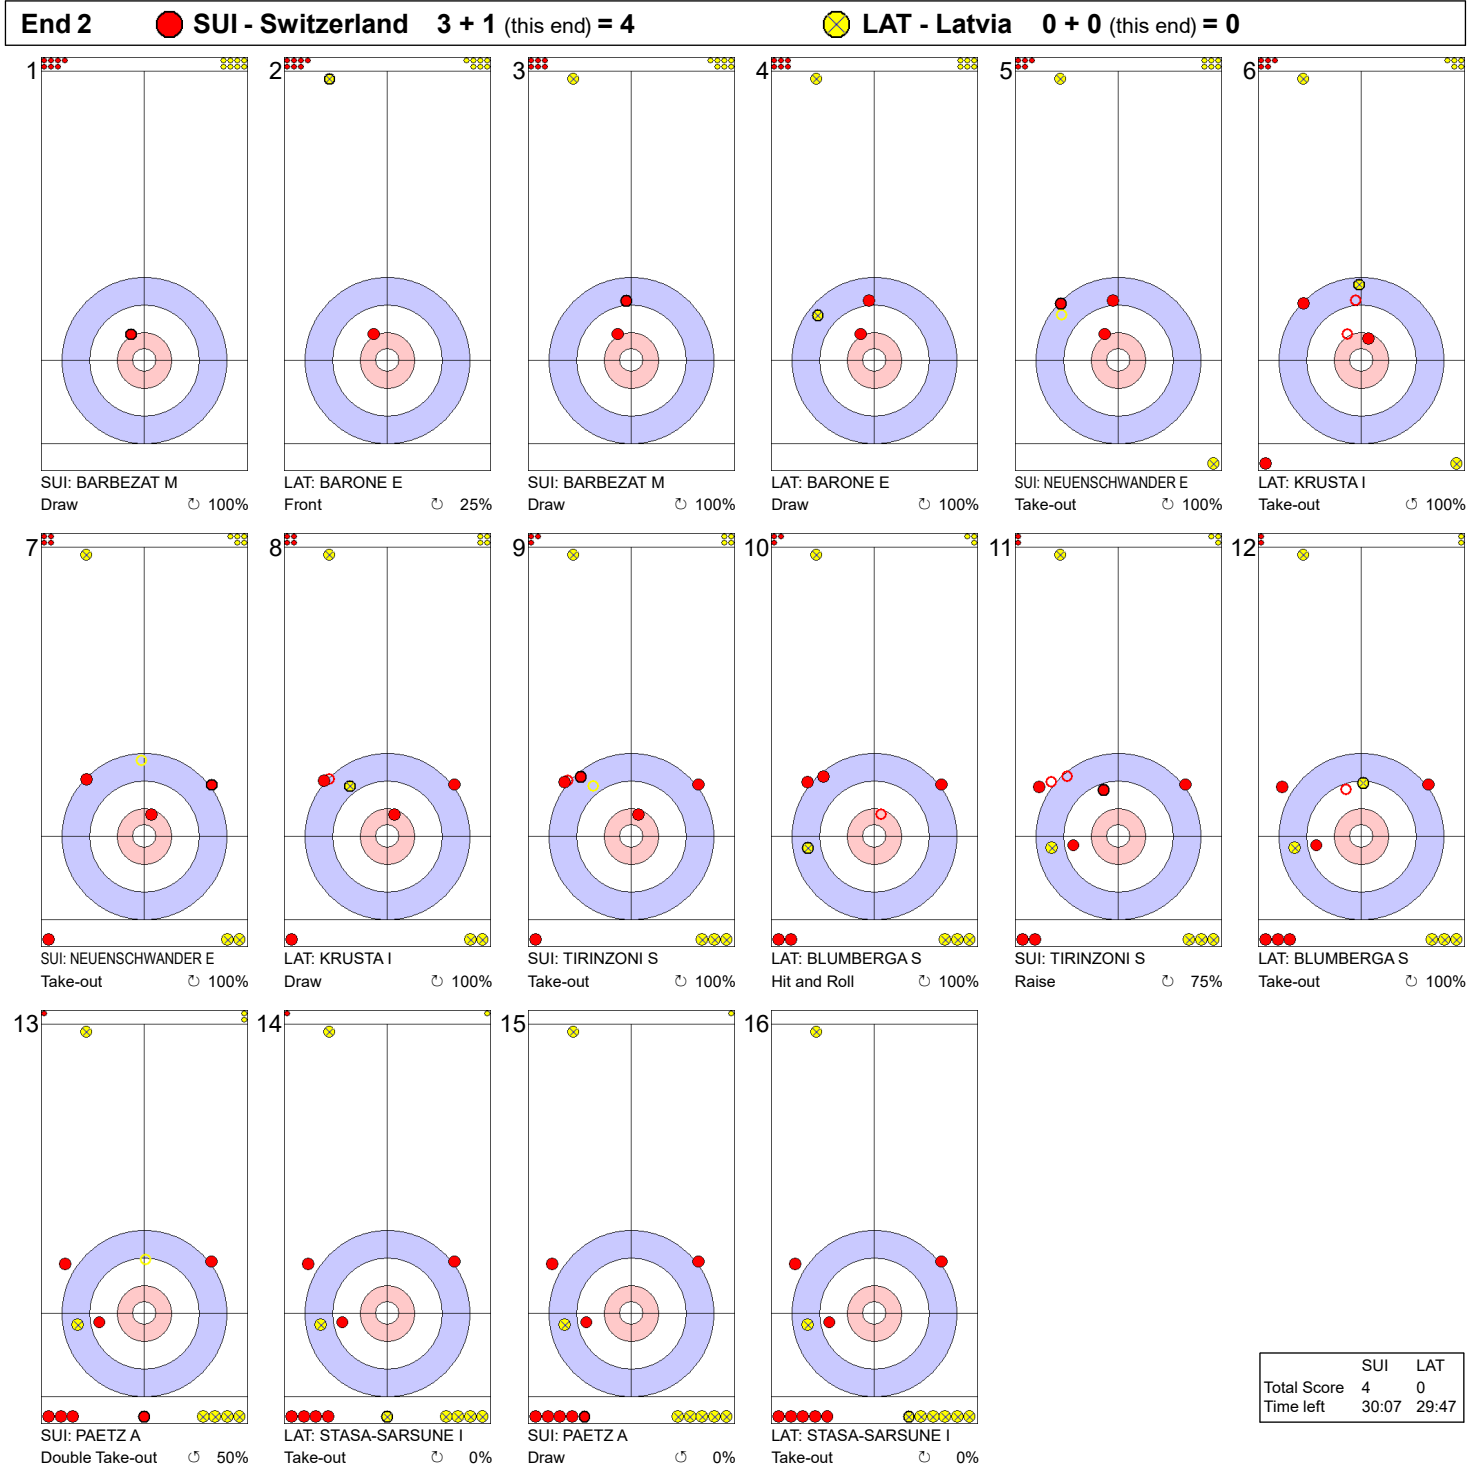

**Game - Shot by Shot**

	SUI	LAT
Total Score	3	0
Time left	33:27	33:32

**Legend:**  
 Clockwise     
 Counter-clockwise     
 - Not considered

**Game - Shot by Shot**

**Legend:**  
 Clockwise      Counter-clockwise      - Not considered

**Game - Shot by Shot**

**Legend:**  
 Clockwise      Counter-clockwise      - Not considered

**Game - Shot by Shot**

	SUI	LAT
Total Score	5	1
Time left	21:33	20:51

**Legend:**  
 ⌚ Clockwise      ⌚ Counter-clockwise      - Not considered

**Game - Shot by Shot**

**Legend:**  
 Clockwise      Counter-clockwise      - Not considered

**Game - Shot by Shot**

**Legend:**  
 Clockwise     
 Counter-clockwise     
 - Not considered

**Game - Shot by Shot**

**Legend:**  
 Clockwise     
 Counter-clockwise     
 - Not considered