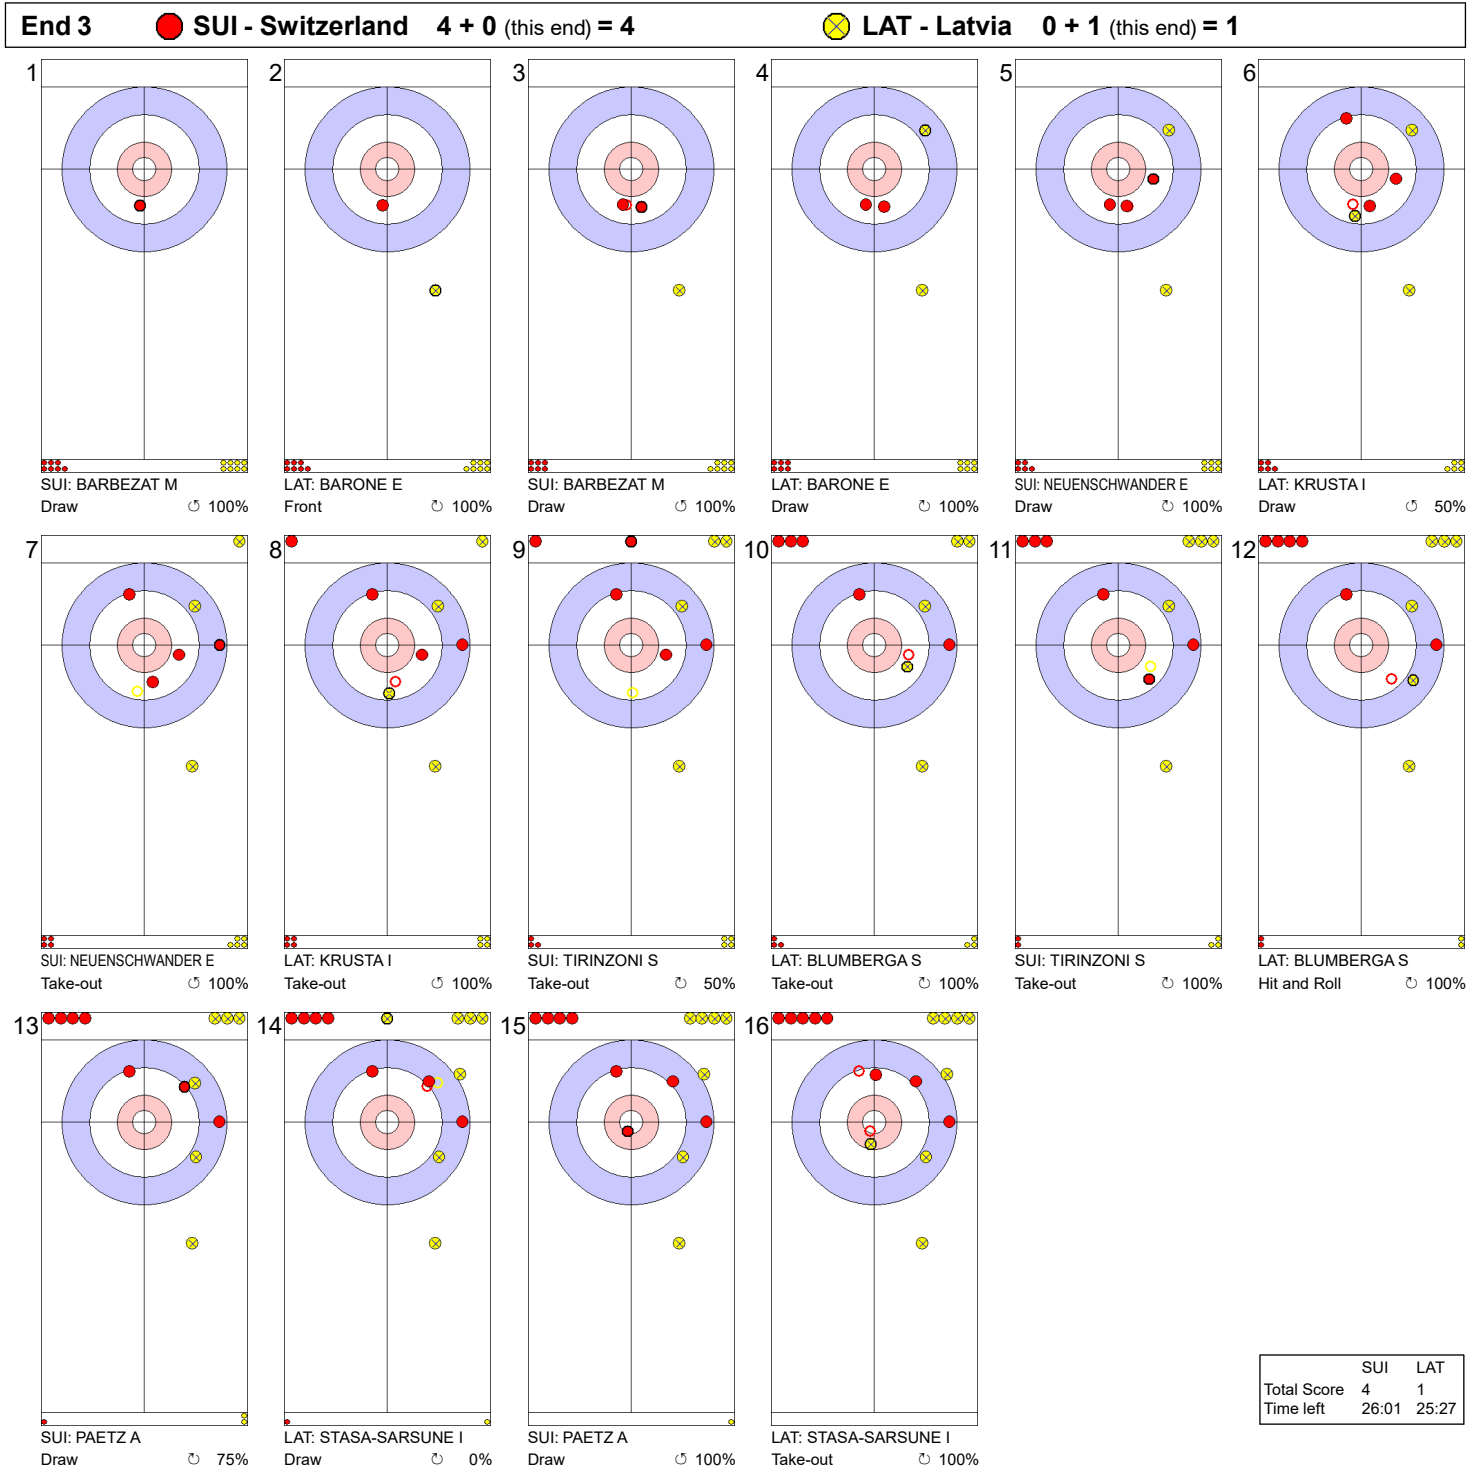

**Game - Shot by Shot**

	SUI	LAT
Total Score	3	0
Time left	33:27	33:32

**Legend:**  
 Clockwise     
 Counter-clockwise     
 - Not considered

**Game - Shot by Shot**

**Legend:**  
 Clockwise      Counter-clockwise      - Not considered

**Game - Shot by Shot**

**Legend:**  
 Clockwise      Counter-clockwise      - Not considered

**Game - Shot by Shot**

	SUI	LAT
Total Score	5	1
Time left	21:33	20:51

**Legend:**  
 ⌚ Clockwise      ⌚ Counter-clockwise      - Not considered

**Game - Shot by Shot**

**Legend:**  
 Clockwise      Counter-clockwise      - Not considered

**Game - Shot by Shot**

**Legend:**  
 Clockwise     
 Counter-clockwise     
 - Not considered

**Game - Shot by Shot**

**Legend:**  
 Clockwise     
 Counter-clockwise     
 - Not considered