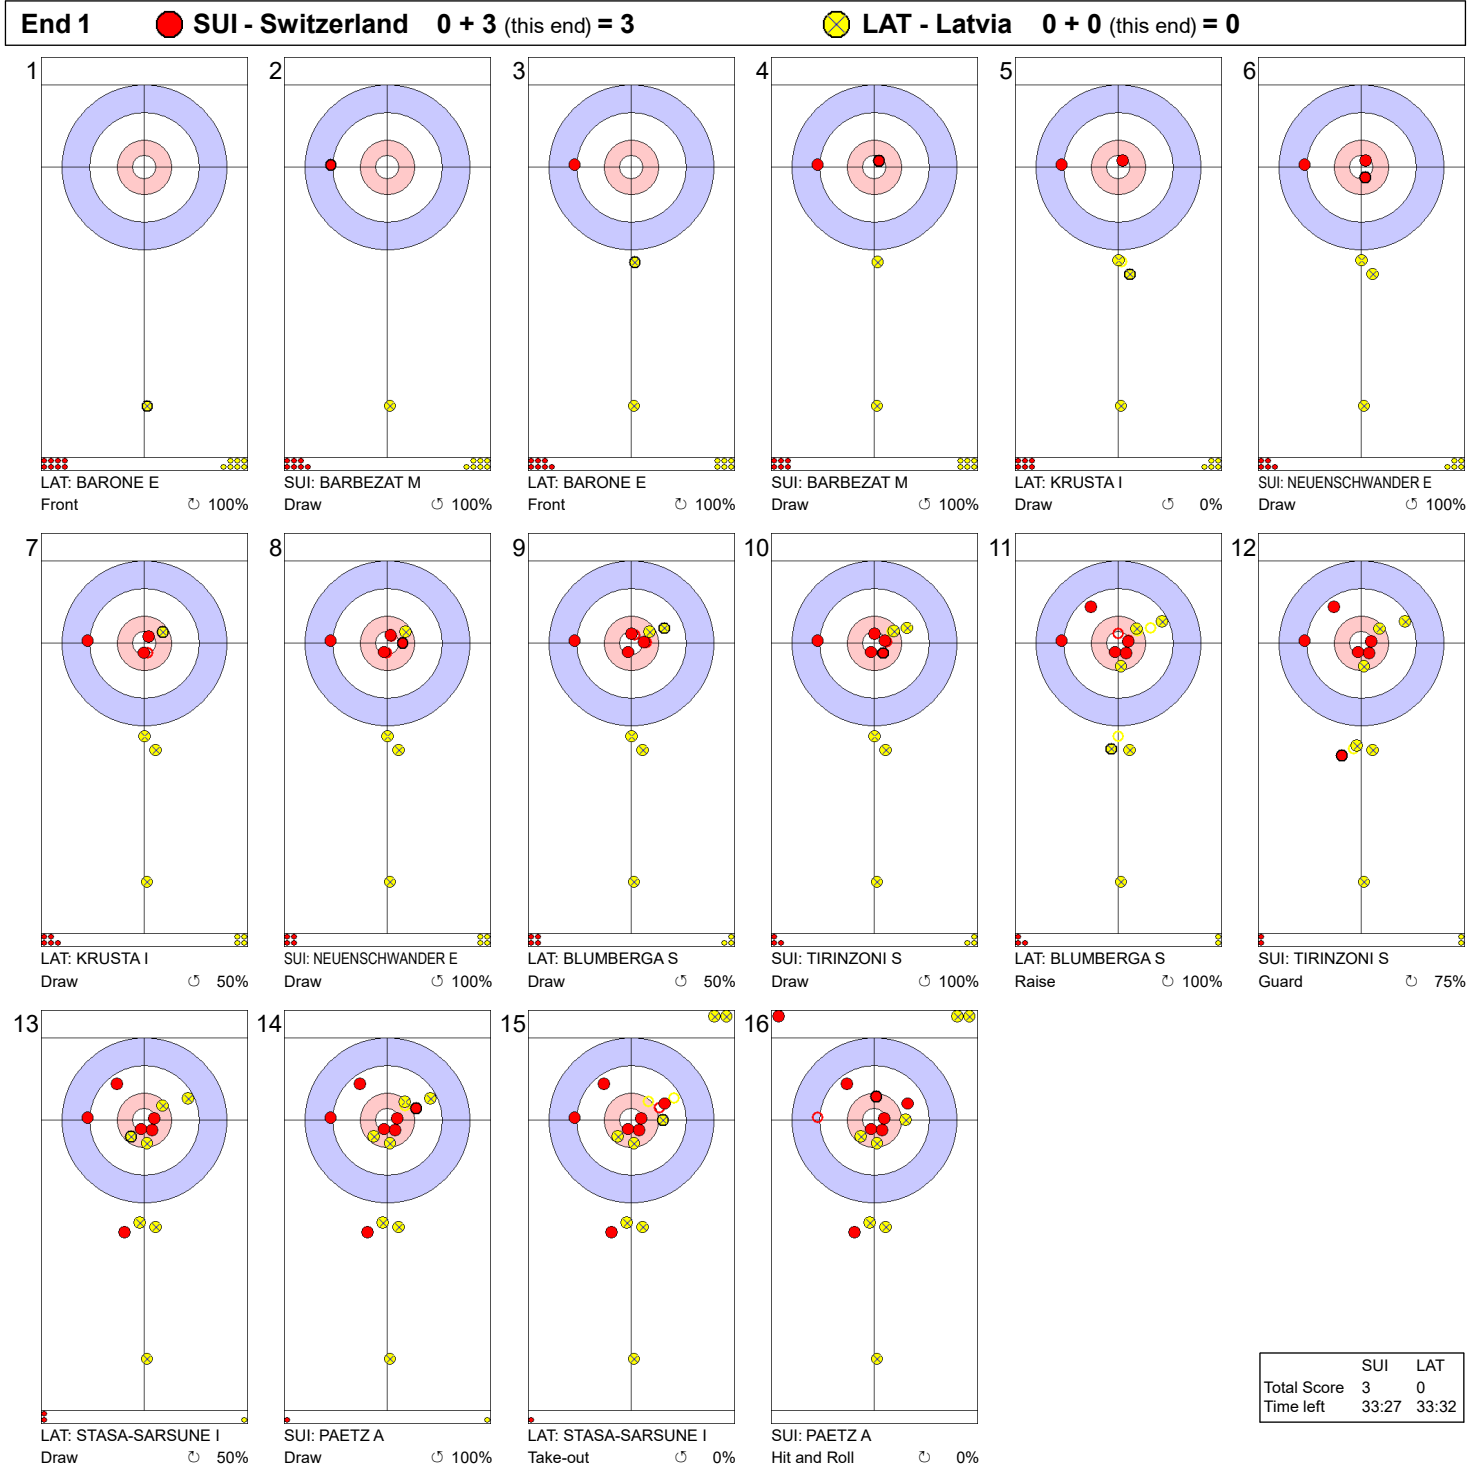

**Game - Shot by Shot**

	SUI	LAT
Total Score	3	0
Time left	33:27	33:32

**Legend:**  
 Clockwise     
 Counter-clockwise     
 - Not considered

**Game - Shot by Shot**

**Legend:**  
 Clockwise      Counter-clockwise      - Not considered

**Game - Shot by Shot**

**Legend:**  
 Clockwise      Counter-clockwise      - Not considered

**Game - Shot by Shot**

	SUI	LAT
Total Score	5	1
Time left	21:33	20:51

**Legend:**  
 ⌚ Clockwise      ⌚ Counter-clockwise      - Not considered

**Game - Shot by Shot**

**Legend:**  
 Clockwise      Counter-clockwise      - Not considered

**Game - Shot by Shot**

**Legend:**  
 Clockwise     
 Counter-clockwise     
 - Not considered

**Game - Shot by Shot**

**Legend:**  
 Clockwise     
 Counter-clockwise     
 - Not considered