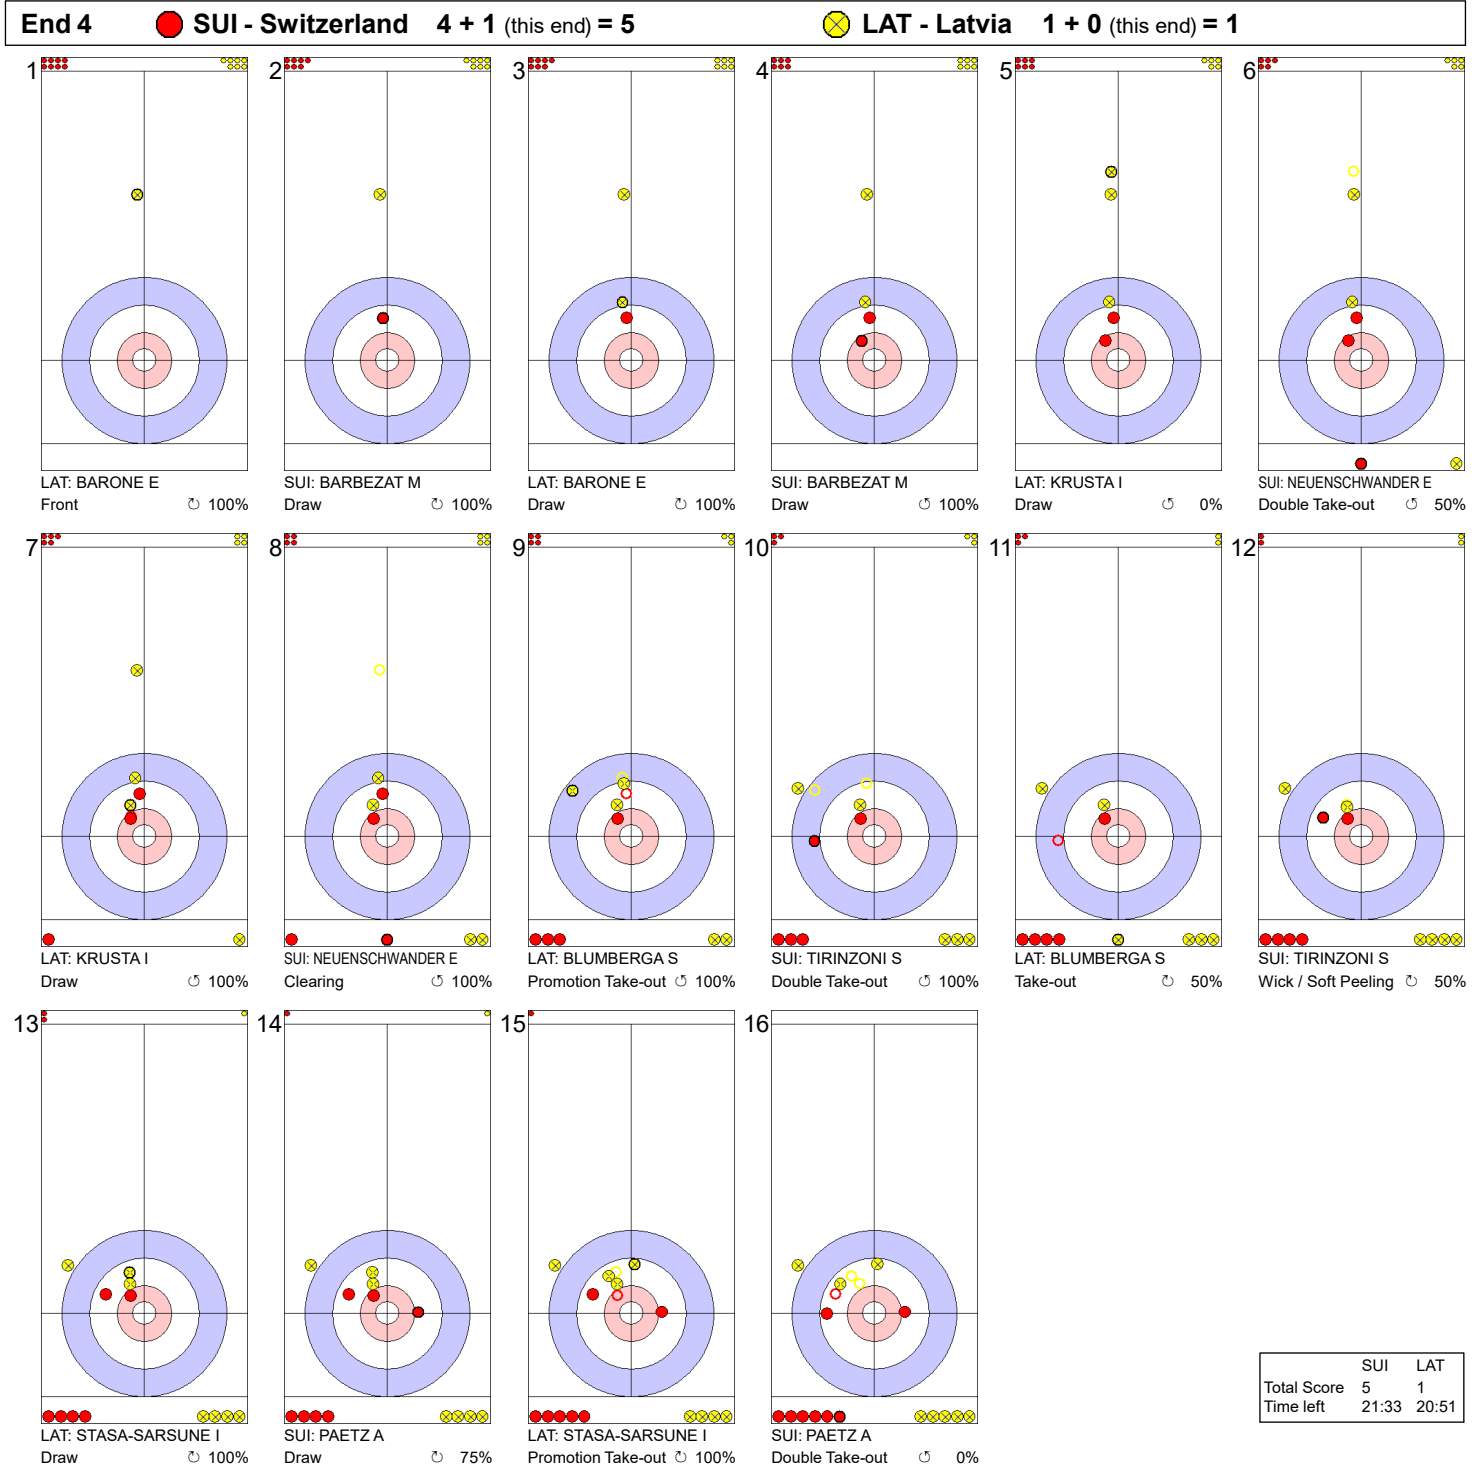

**Game - Shot by Shot**

	SUI	LAT
Total Score	3	0
Time left	33:27	33:32

**Legend:**  
 Clockwise     
 Counter-clockwise     
 - Not considered

**Game - Shot by Shot**

**Legend:**  
 Clockwise      Counter-clockwise      - Not considered

**Game - Shot by Shot**

**Legend:**  
 Clockwise      Counter-clockwise      - Not considered

**Game - Shot by Shot**

	SUI	LAT
Total Score	5	1
Time left	21:33	20:51

**Legend:**  
 ⌚ Clockwise      ⌚ Counter-clockwise      - Not considered

**Game - Shot by Shot**

**Legend:**  
 Clockwise      Counter-clockwise      - Not considered

**Game - Shot by Shot**

**Legend:**  
 Clockwise     
 Counter-clockwise     
 - Not considered

**Game - Shot by Shot**

**Legend:**  
 Clockwise     
 Counter-clockwise     
 - Not considered